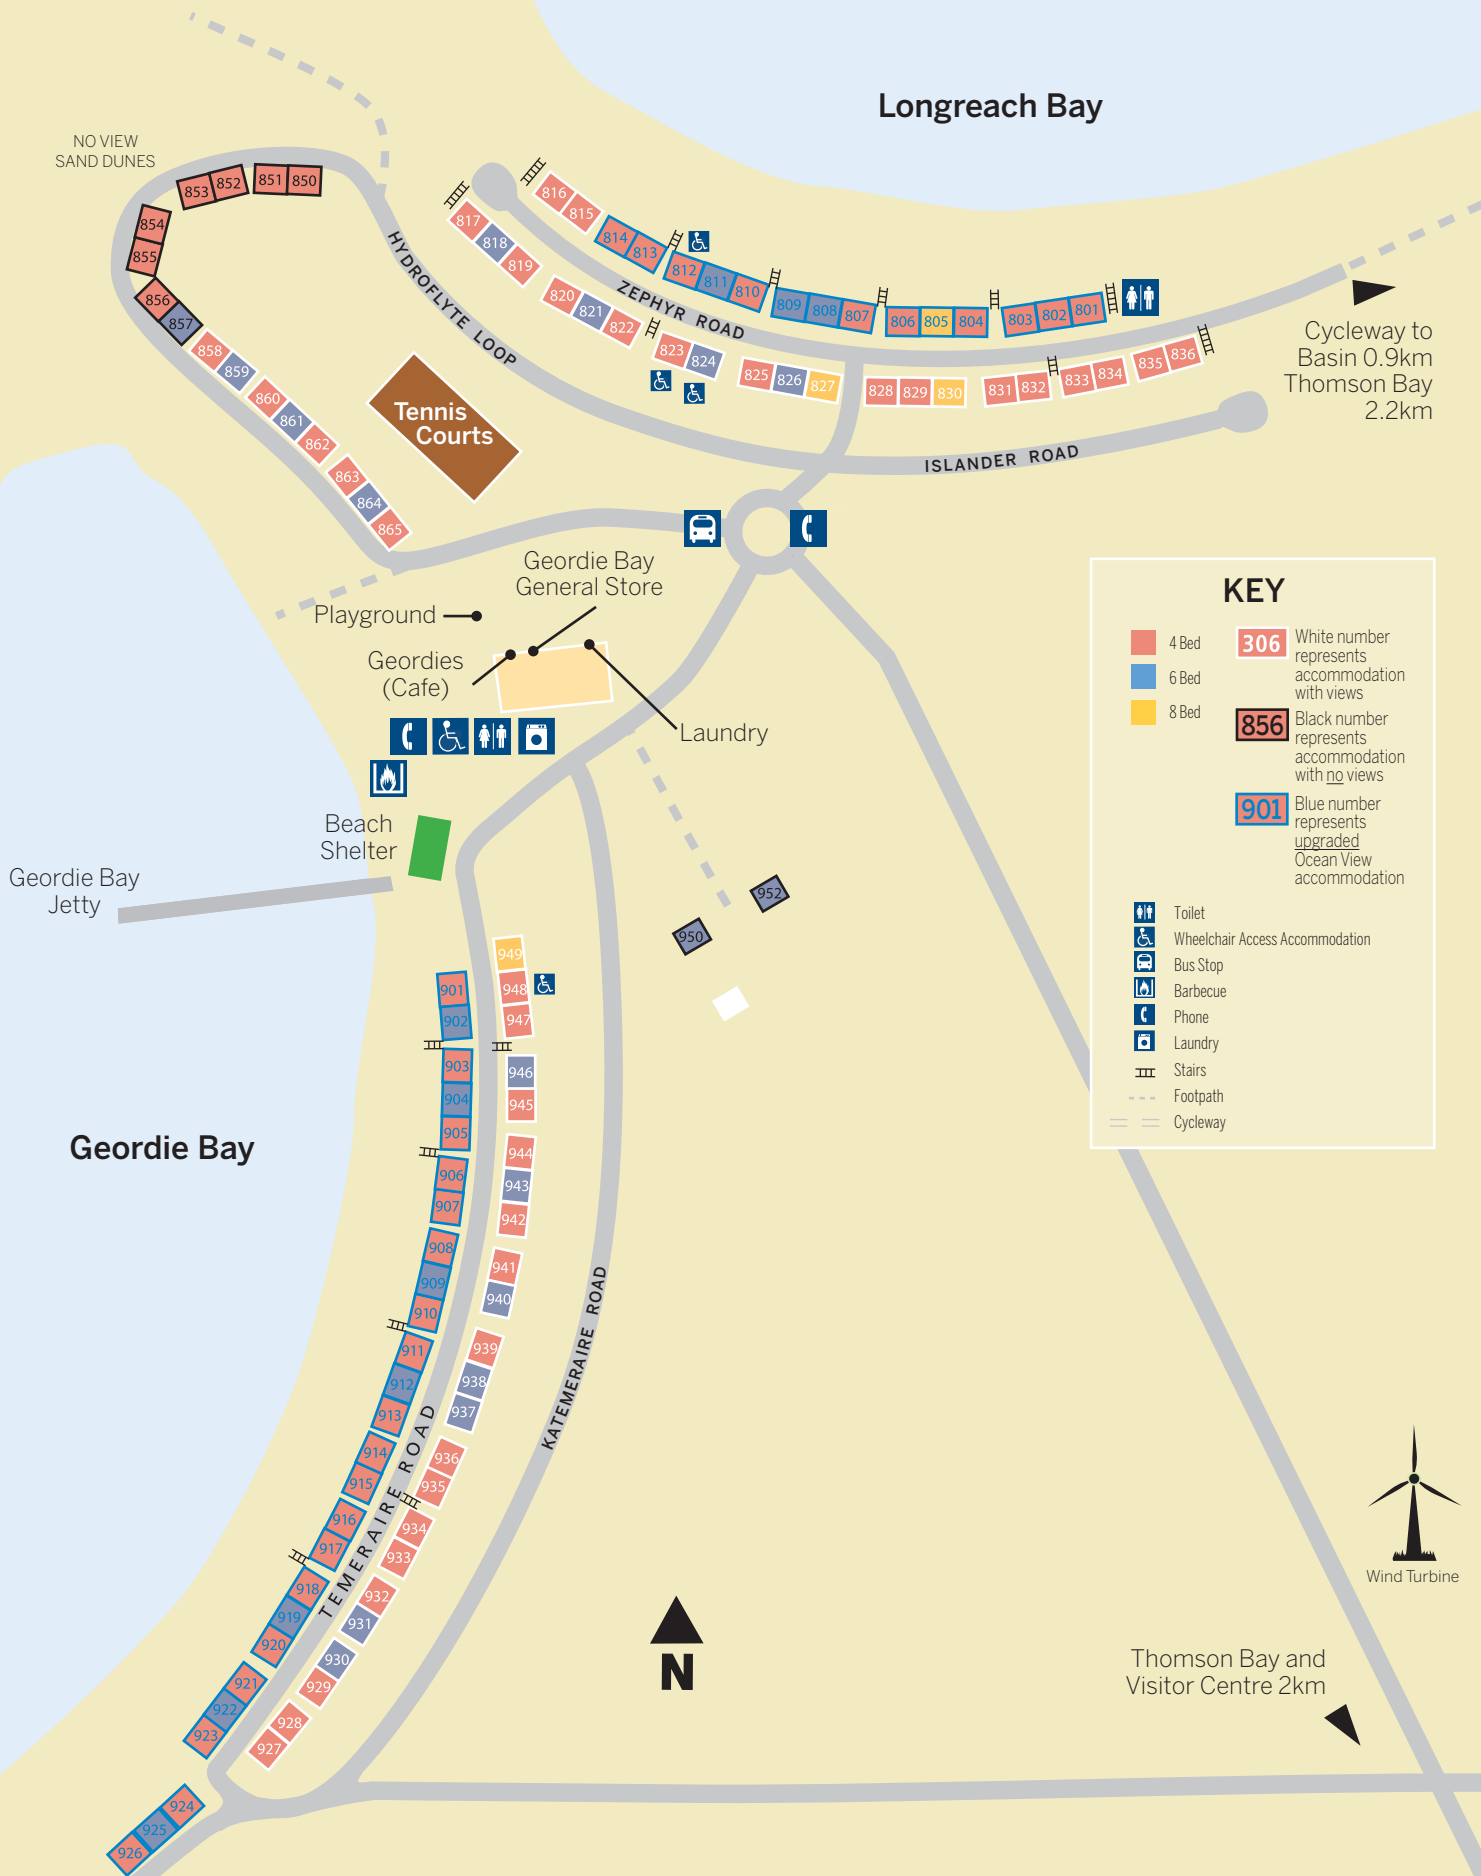

801-836 Longreach 850-865 Fay's Bay 901-950 Geordie Bay

KEY

- 4 Bed (Red)
- 6 Bed (Blue)
- 8 Bed (Yellow)

306 White number represents accommodation with views

856 Black number represents accommodation with no views

901 Blue number represents upgraded Ocean View accommodation

- Toilet
- Wheelchair Access Accommodation
- Bus Stop
- Barbecue
- Phone
- Laundry
- Stairs
- Footpath
- Cycleway