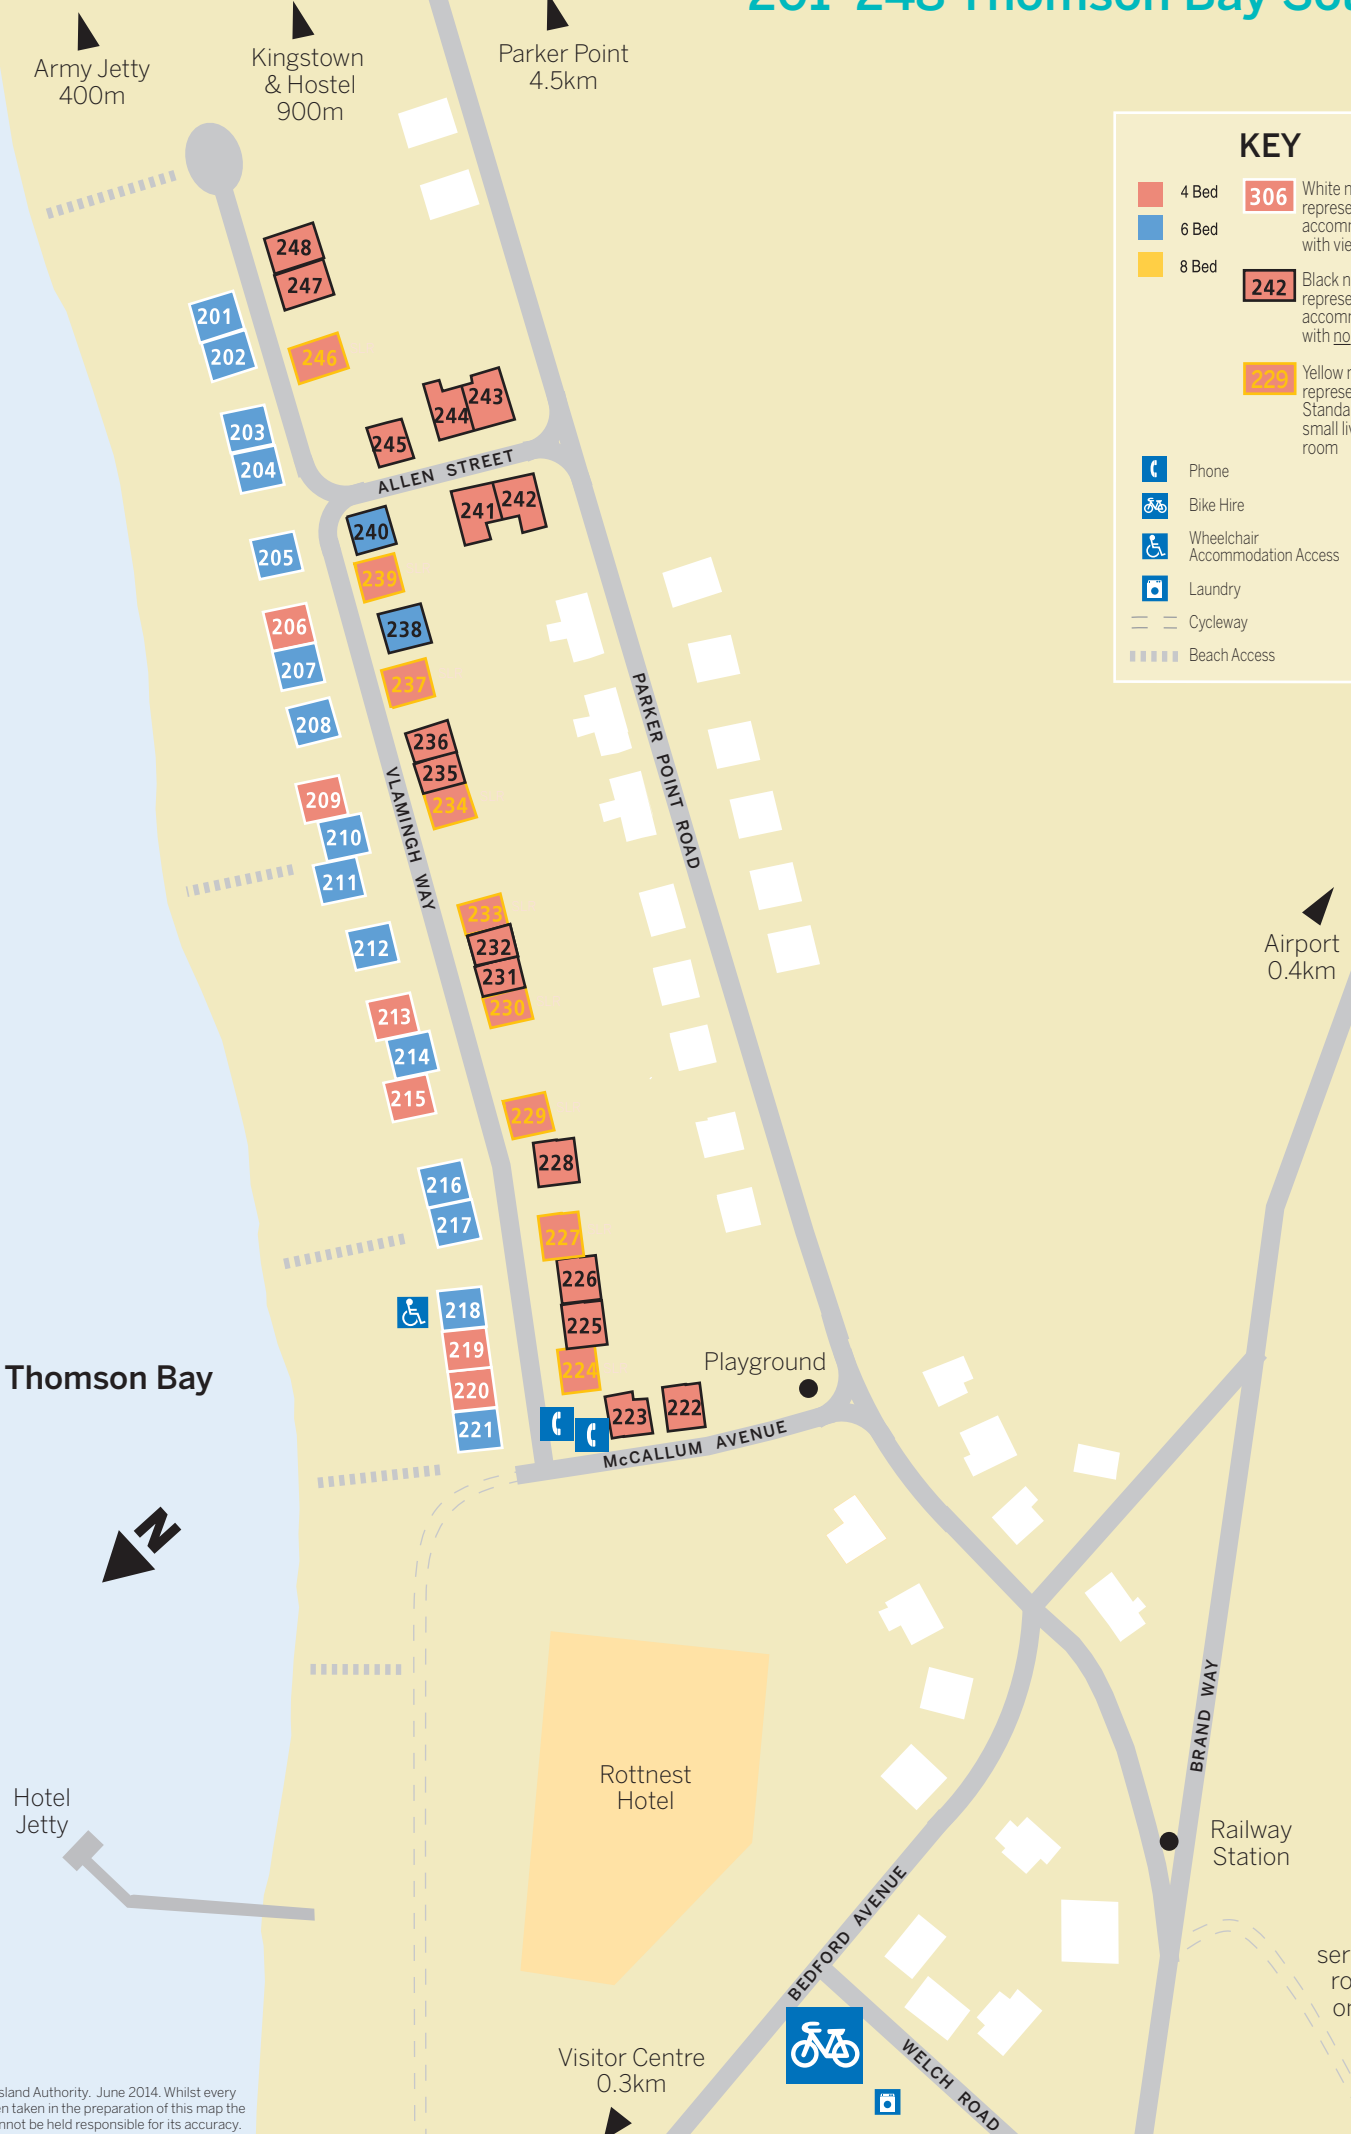

201-248 Thomson Bay South

KEY

- 4 Bed
- 6 Bed
- 8 Bed

306 White number represents accommodation with views

242 Black number represents accommodation with no views

229 Yellow number represents Standard with small living room

- ☎ Phone
- 🚲 Bike Hire
- ♿ Wheelchair Accommodation Access
- 🧺 Laundry

— — Cycleway

⋯⋯⋯ Beach Access